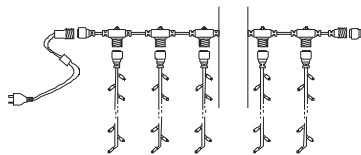

CONCEPT LIGHTING
SDN BHD

Decorative Lighting

APS Curtain Light

Code	Color	Protection	LED	Length	
OLE LD04 PL BKE	Blue	IP65	420	5M*1M	43.2W, 0.3MM Black cable
OLE LD04 PL BKE	White	IP65	420	5M*1M	43.2W, 0.3MM Black cable
OLE LD04 PL BKE	Warm White	IP65	420	5M*1M	43.2W, 0.3MM Black cable
OLE LD04 PL BKE	Blue	IP65	900	4.5M*0.6M	72W, 2.5MM Black cable
OLE LD04 PL BKE	White	IP65	900	4.5M*0.6M	72W, 2.5MM Black cable
OLE LD04 PL BKE	Warm White	IP65	900	4.5M*0.6M	72W, 2.5MM Black cable
OLE LD04 PLS 1925	Yellow		475		Transparent cable
OLE LD04 PLS 3725	Blue		925	2.5M	Transparent cable
OLE LD04 PLS 3725	Green		925	2.5M	Transparent cable
OLE LD04 PLS 3725	White		925	2.5M	Transparent cable
OLE LD04 PLS 3725	Yellow		925	2.5M	Transparent cable

Dimension

APS String Light

Code	Color	Protection	Voltage	LED
OLE BN SFL	White	IP44	24V	128
OLE BN SFL	Yellow	IP44	24V	128

Dimension