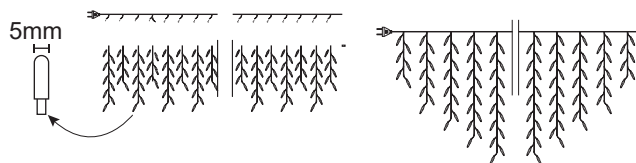

CONCEPT LIGHTING
SDN BHD

Decorative Lighting

APS Icicle Light

Code	Color	Protection	Voltage	LED	Length	
OLE LD08 Icicle 03	Blue	IP20	240V	225		30 String
OLE LD08 Icicle 03	Blue	IP44	230V	225		30 String
OLE LD08 Icicle 03	Green	IP44	230V	225		30 String
OLE LD08 Icicle 03	Red	IP20	230V	225		30 String
OLE LD08 Icicle 03	White	IP44	230V	225		30 String
OLE LD08 Icicle 04	White	IP44	240V	630	5M	90 String, with controller, waterfall effect, black PVC cable, 1.5M power cord with plug
OLE LD08 Icicle B260	Purple	IP65	260V	225	3.3M	without controller, Steady effect, black PVC cable, with cap, 1M power cord without plug, connectable max 5 sets
OLE LD08 Icicle B260	Warm White	IP65	240V	225	3.3M	Transparent PVC cable, Bare copper to waterproof rectifier
OLE LD08 Icicle BRC6	Blue		260V	630	1.75M	Black rubber cable
OLE LD08 Icicle BRC6	White		260V	630	1.75M	Black rubber cable
OLE LD08 Icicle BRC6	Warm White		260V	630	1.75M	Black rubber cable

Dimension