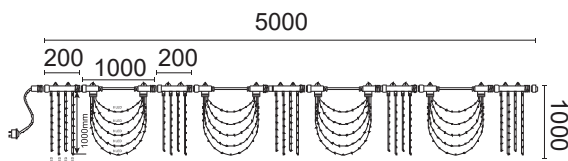

CONCEPT LIGHTING
SDN BHD

Decorative Lighting

APS String Light

Code	Color	Protection	Voltage	LED	
OLE NPL BKE	Warm White	IP65	AC230V	900	72W, Stable Lighting, Exradius 2.5MM black PVC wires, convex round cap+glue, Connectable 3-5 sets with main cable
OLE NPL BKE	Blue	IP65	AC230V	900	
OLE NPL BKE	White	IP65	AC230V	900	

Dimension

APS String Light

Code	Color	Protection	Voltage	
OLE NPL BKE	Warm White	IP65	AC230V	43.2W, Stable Lighting, Black PVC wires with main cable, 1.5M power line and connector, Connectable 10 sets
OLE NPL BKE	Blue	IP65	AC230V	
OLE NPL BKE	White	IP65	AC230V	

Dimension