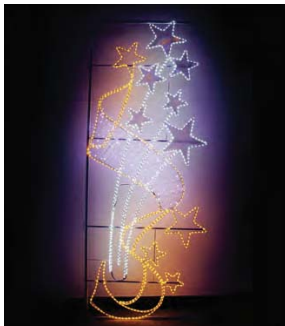

CONCEPT LIGHTING
SDN BHD

Decorative Lighting

APS DECO FESTIVAL

ASP-DF05