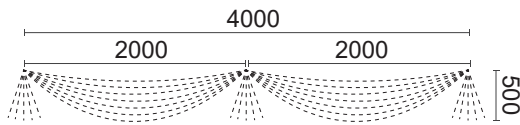

Dimension

CONCEPT LIGHTING
SDN BHD

Decorative Lighting

APS String Light

Code	Color	Protection	Voltage	LED	Length	
OLE String Light	Warm White	IP44	240V	800	4M	Black iron frame, black PVC cable

Dimension

APS Sparkle Light (Triangle)

Code	Color	Protection	Voltage	LED	Length	
OLE LD05 TSNL S WP	Blue	IP65	240V	66	1Mx1Mx1M	Steady, Black cable
OLE LD05 TSNL S WP	Red	IP65	240V	66	1Mx2.18Mx0.61M	Steady, Black cable

CONCEPT LIGHTING
SDN BHD