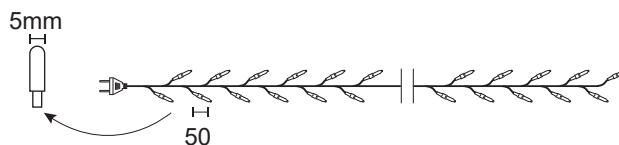

CONCEPT LIGHTING
SDN BHD

Decorative Lighting

APS Twinkle Light