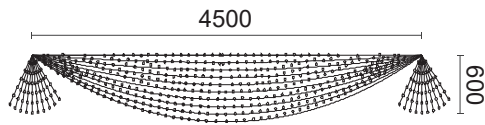

CONCEPT LIGHTING
SDN BHD

Decorative Lighting

APS String Light

Code	Color	Protection	Voltage	LED	
OLE NPL BKE	Warm White	IP65	AC230V	900	72W, Stable Lighting, Exradius 2.5MM black PVC wires, convex round cap+glue, Connectable 3-5 sets with main cable
OLE NPL BKE	Blue	IP65	AC230V	900	
OLE NPL BKE	White	IP65	AC230V	900	

Dimension

APS String Light

Code	Color	Protection	Voltage	
OLE NPL BKE	Warm White	IP65	AC230V	43.2W, Stable Lighting, Black PVC wires with main cable, 1.5M power line and connector, Connectable 10 sets
OLE NPL BKE	Blue	IP65	AC230V	
OLE NPL BKE	White	IP65	AC230V	

Dimension