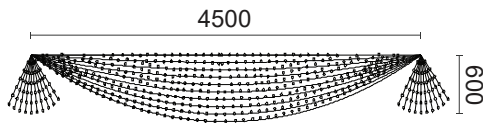

CONCEPT LIGHTING
SDN BHD

Decorative Lighting

APS String Light

Code	Color	Protection	Voltage	LED	
OLE NPL BKE	Warm White	IP65	AC230V	900	72W, Stable Lighting, Exradius 2.5MM black PVC wires, convex round cap+glue, Connectable 3-5 sets with main cable
OLE NPL BKE	Blue	IP65	AC230V	900	
OLE NPL BKE	White	IP65	AC230V	900	

Dimension

APS String Light

Code	Color	Protection	Voltage	
OLE NPL BKE	Warm White	IP65	AC230V	43.2W, Stable Lighting, Black PVC wires with main cable, 1.5M power line and connector, Connectable 10 sets
OLE NPL BKE	Blue	IP65	AC230V	
OLE NPL BKE	White	IP65	AC230V	