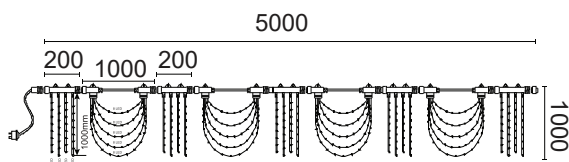

CONCEPT LIGHTING
SDN BHD

Decorative Lighting

APS String Light

Code	Color	Protection	Voltage	LED	
OLE NPL BKE	Warm White	IP65	AC230V	900	72W, Stable Lighting, Exradius 2.5MM black PVC wires, convex round cap+glue, Connectable 3-5 sets with main cable
OLE NPL BKE	Blue	IP65	AC230V	900	
OLE NPL BKE	White	IP65	AC230V	900	

Dimension

APS String Light

Code	Color	Protection	Voltage	
OLE NPL BKE	Warm White	IP65	AC230V	43.2W, Stable Lighting, Black PVC wires with main cable, 1.5M power line and connector, Connectable 10 sets
OLE NPL BKE	Blue	IP65	AC230V	
OLE NPL BKE	White	IP65	AC230V	

Dimension